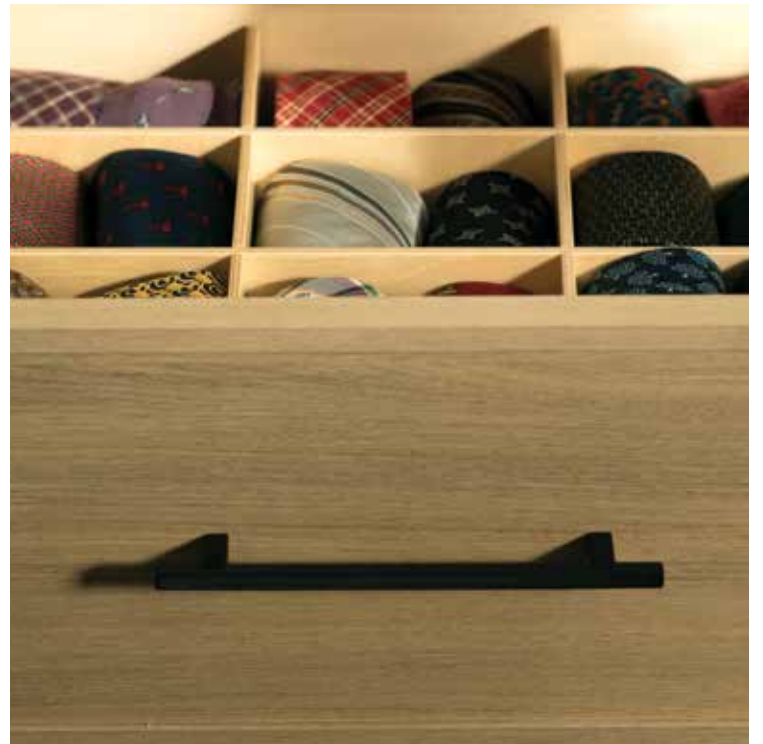

CALIFORNIA CLOSETS®

THE art & beauty OF  
**CALIFORNIA CLOSETS®**

**OUR MATERIAL**

The foundation of all our systems is a laminated board that provides enduring performance and a uniquely versatile palette of finishes that won't warp or fade over time, is scratch-resistant, and ensures color consistency. Made in North America and Europe from recycled wood fibers, it offers a more sustainable option than raw resources. All our finishes are CARB-compliant and safe for the environment, meeting the California Air Resources Board regulations for emission standards.